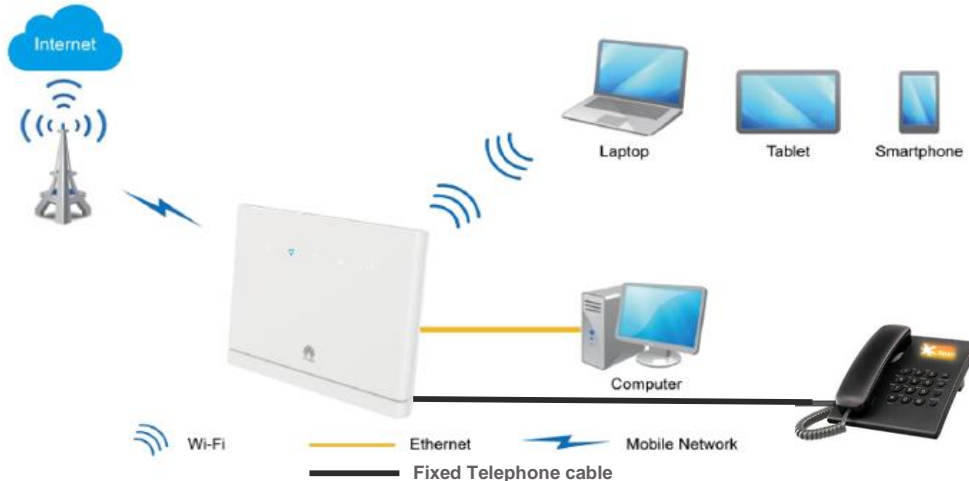

FWA Overview

- Spark Wireless Broadband is a fast and easy home broadband service that uses Spark's super-fast 4G network.
- There are no installation costs, no copper cables, and no waiting for technicians to organise a connection, in fact, it takes just a few mins to get online once you have your Spark modem.

[Watch this video to experience FWA](#)